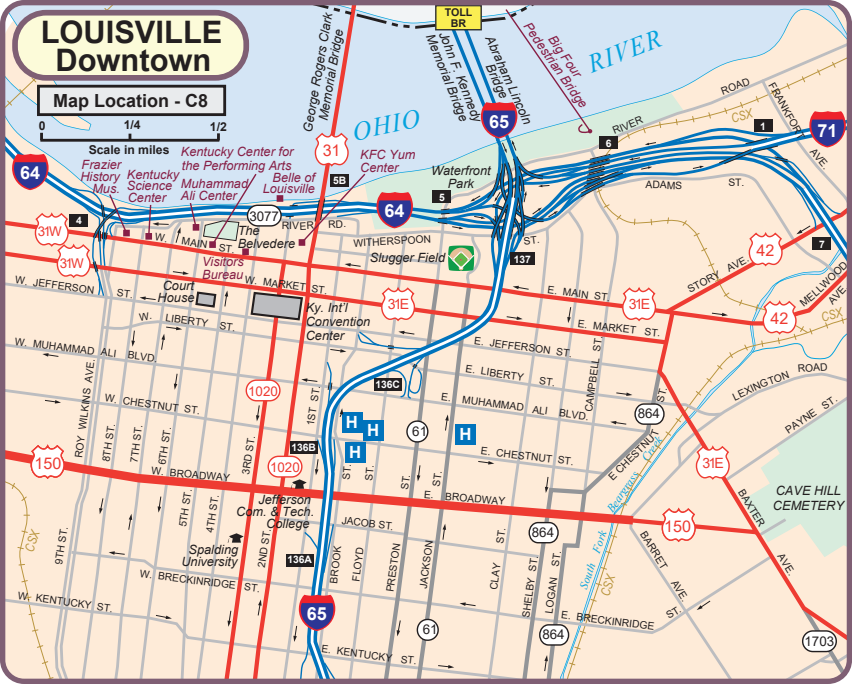

# LOUISVILLE Downtown

Map Location - C8

Scale in miles  
0 1/4 1/2

Frazier History Mus.  
Kentucky Science Center  
Kentucky Center for the Performing Arts  
Muhammad Ali Center  
Belle of Louisville  
The Belvedere

W. CHESTNUT ST.

W. BROADWAY

W. BRECKINRIDGE ST.

2ND ST.

1ST ST.

BROOK ST.

FLOYD ST.

PRESTON ST.

JACKSON ST.

CLAY ST.

SHELBY ST.

LOGAN ST.

E. BRECKINRIDGE ST.

E. KENTUCKY ST.

WITHERSPOON ST.

W. MARKET ST.

W. MAIN ST.

W. LIBERTY ST.

W. CHESTNUT ST.

W. BROADWAY

W. BRECKINRIDGE ST.

2ND ST.

1ST ST.

BROOK ST.